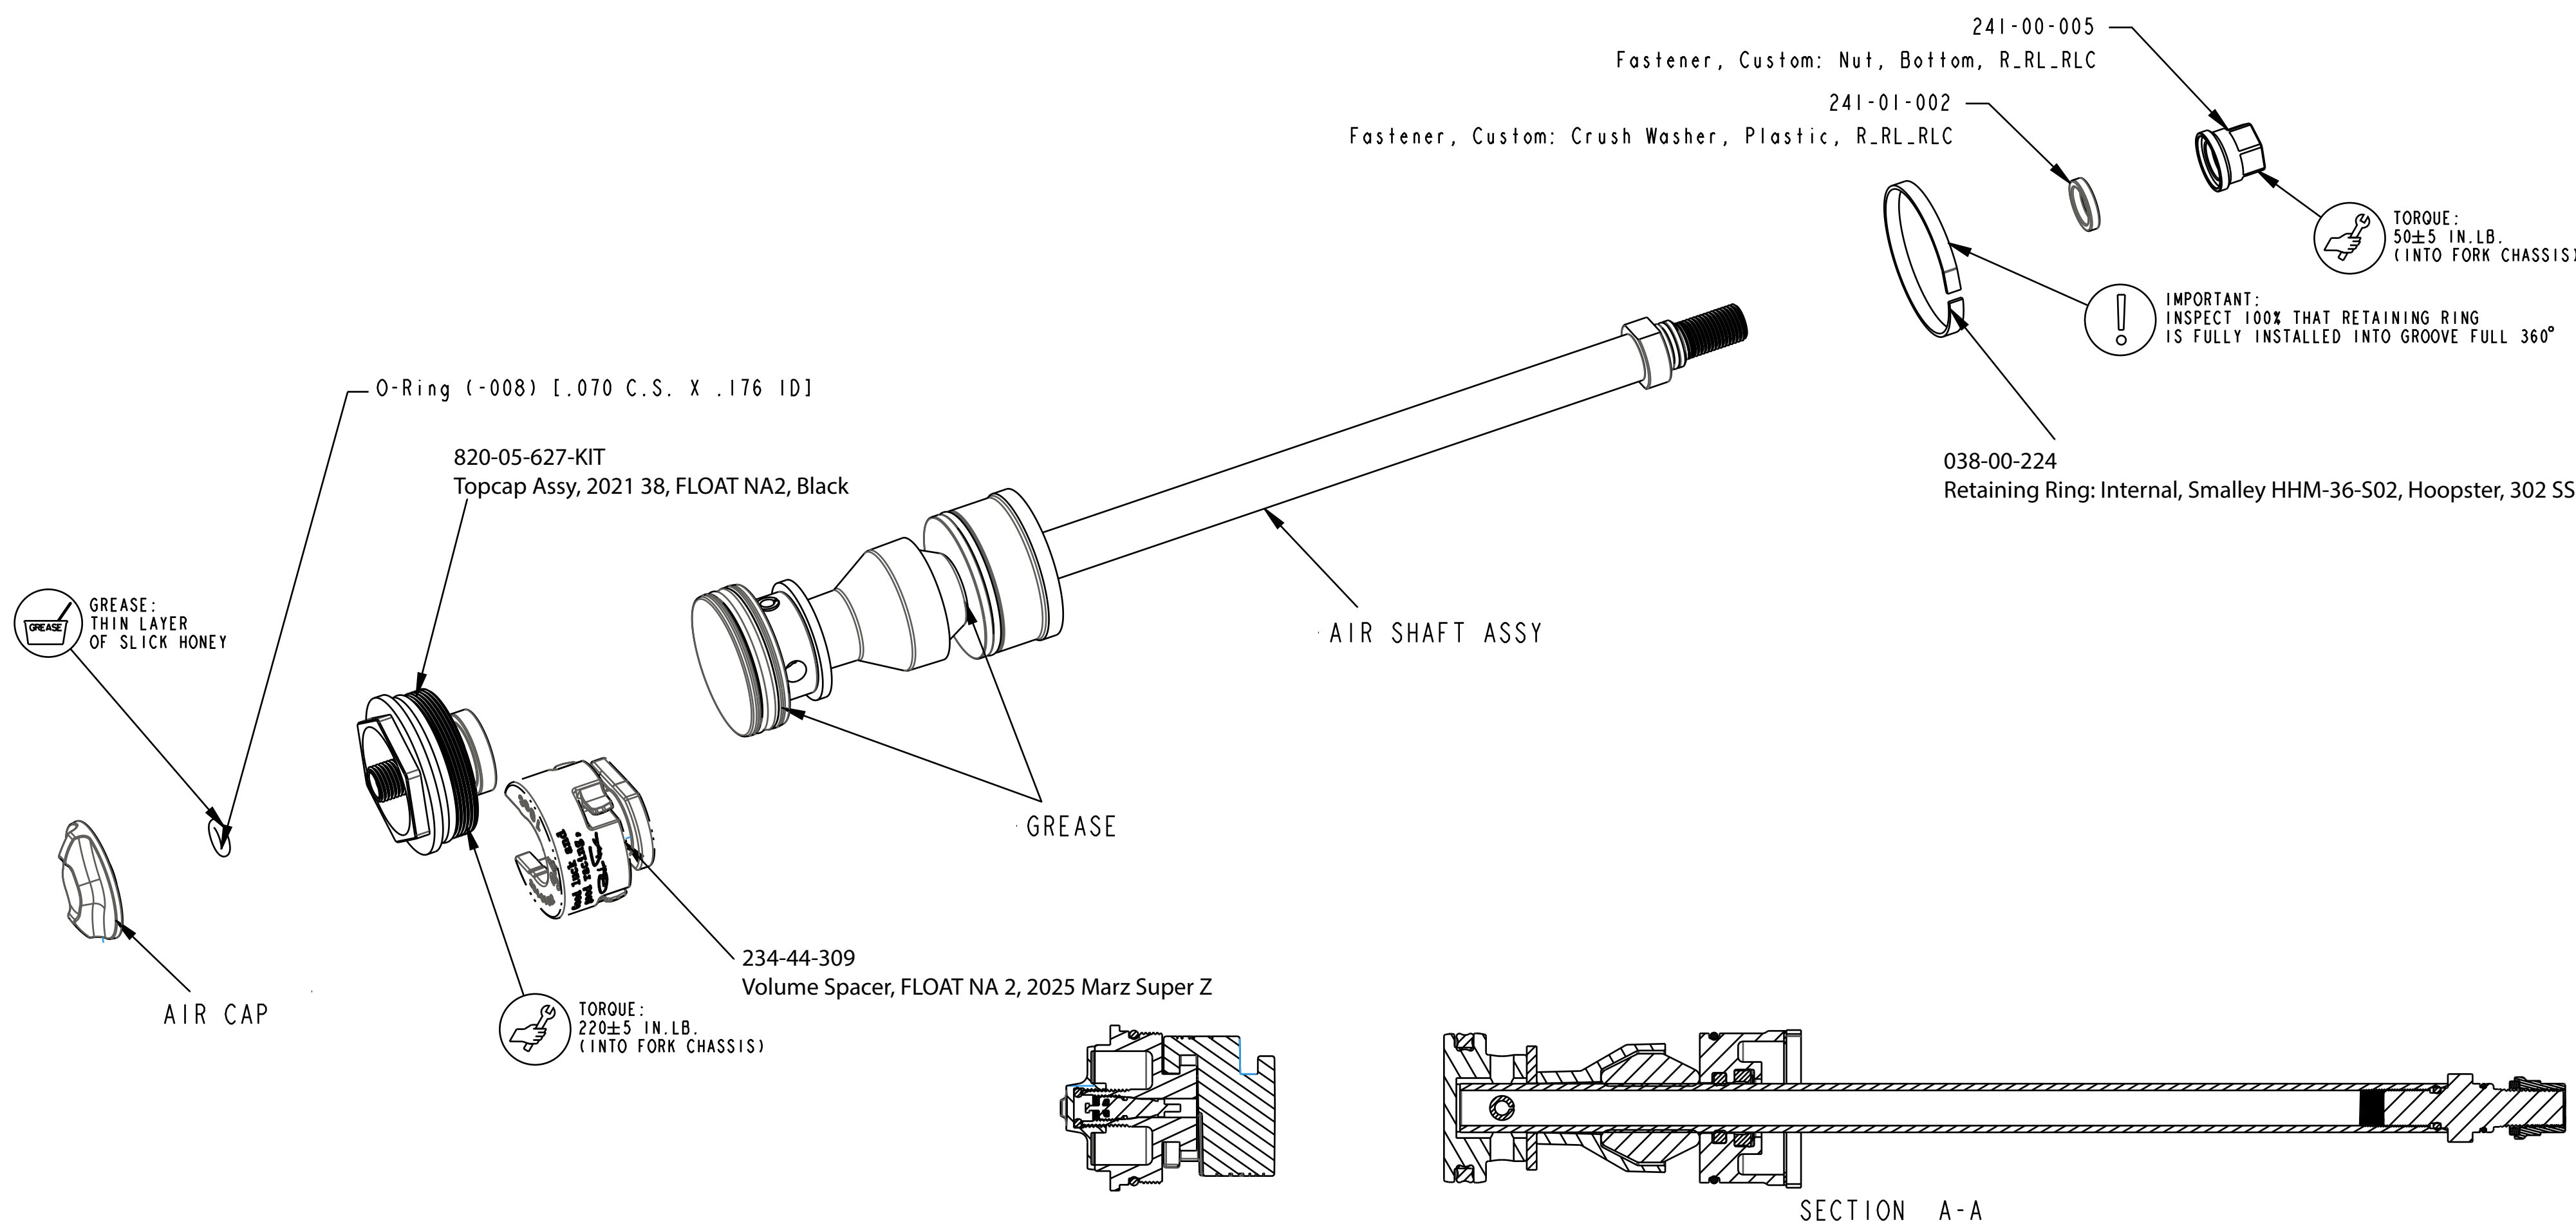

4

3

2

1

D

D

C

C

B

B

A

A

PROPRIETARY - THIS DOCUMENT CONTAINS CONFIDENTIAL, PROPRIETARY INFORMATION THAT IS FOX PROPERTY. DO NOT DISCLOSE TO OR DUPLICATE FOR OTHERS EXCEPT AS AUTHORIZED BY FOX.

FOX **FOX Factory, Inc.**
130 Hangar Way, Watsonville, CA 95076 USA
Ph 831-768-1100 Fax 831-768-9312

TITLE
Air Spring Assy, 2025 Marz Super Z

SIZE DWG. NO.
C
PLOT SCALE | .00:1 | SHEET | OF |
ProE ASSEM